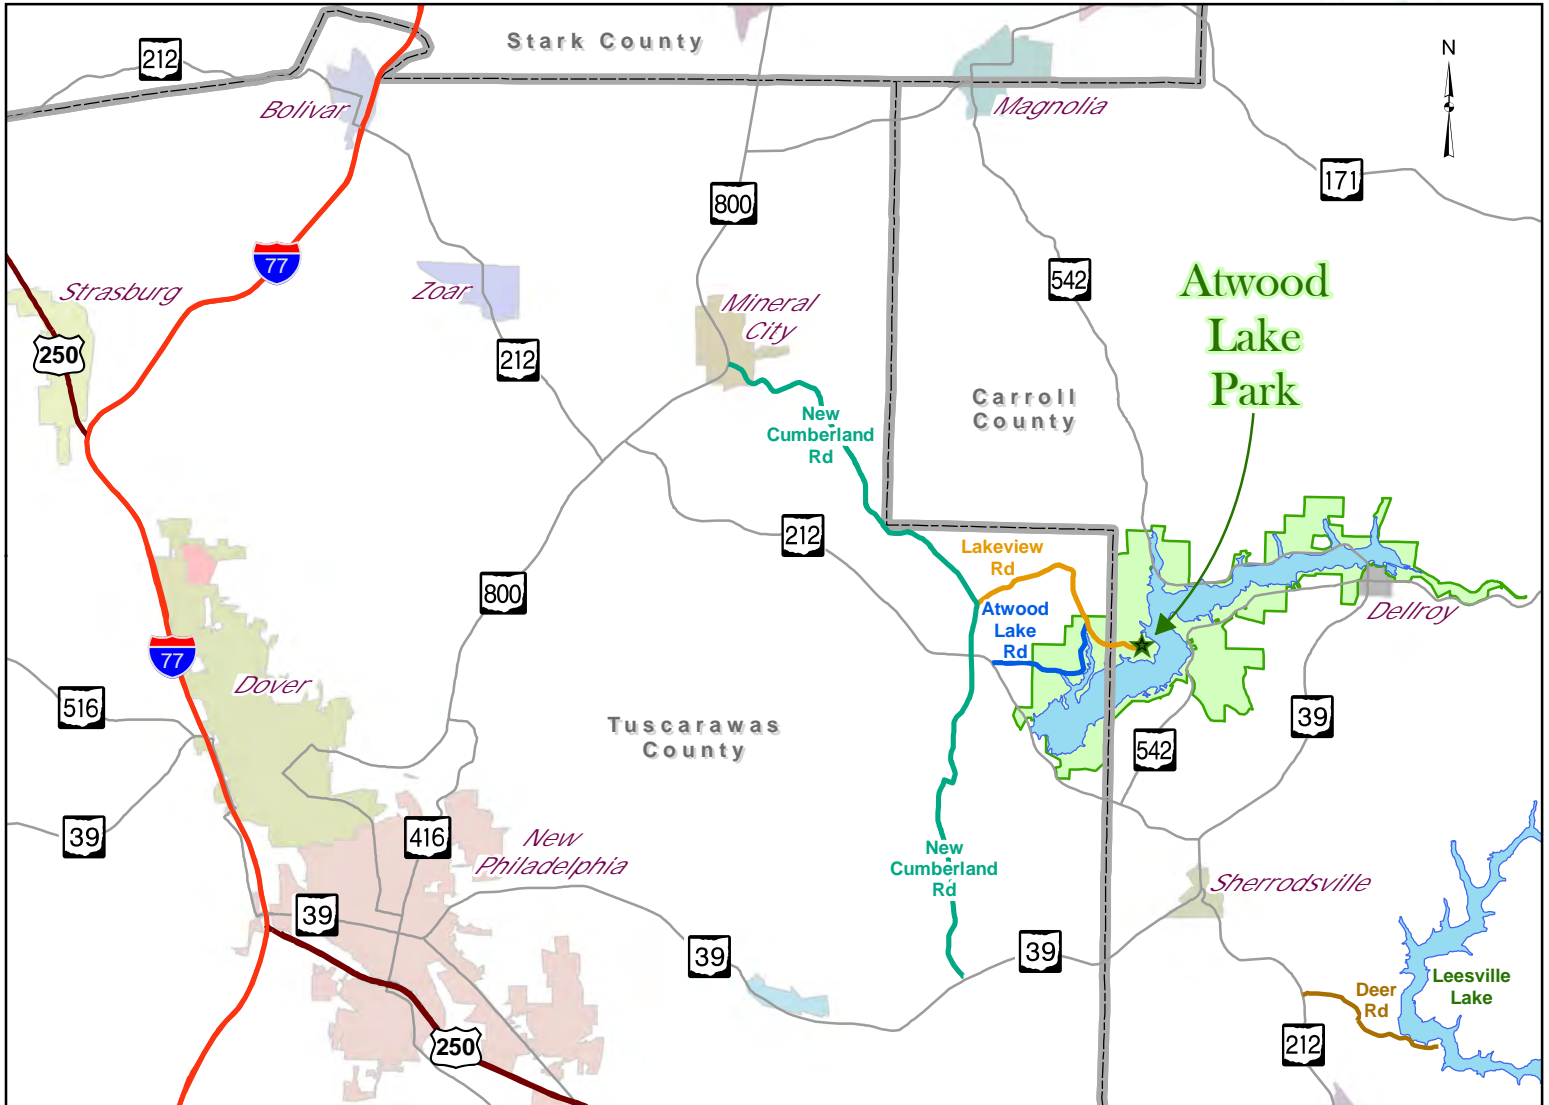

GPS Coordinates  
for Atwood Lake Park  
Entrance Gate:

-81° 16' 11.5" W Longitude  
40° 32' 40.9" N Latitude

**Atwood Lake Park**  
**9500 Lakeview Road NE**  
**Mineral City, OH 44656**  
**330-343-6780**  
**www.mwcd.org**

**From Columbus, OH:**

- 1 - Follow I-70 East toward Wheeling
- 2 - Take exit 180B to merge onto I-77 N toward Cleveland  
Travel 36.8 miles
- 3 - Take exit 81 for OH-39 E toward US-250 E/New Philadelphia
- 4 - Turn right at OH-39 E/W High Ave  
Travel 1.7 miles
- 5 - Turn left at N Broadway St  
Travel 1.0 mile
- 6 - Turn right at OH-416 N/7 Miles Dr/N Broadway St  
Travel 2.5 miles
- 7 - Turn right at OH-800 N  
Travel 4.5 miles
- 8 - Turn right at OH-212 E  
Travel 6.2 miles
- 9 - Turn left at Atwood Lake Rd  
Travel 1.9 miles
- 10 - Turn right at Lakeview Rd  
Follow Lakeview Road into Atwood Lake Park

**From Cleveland, OH:**

- 1 - Follow I-77 South to Exit 93 OH-212 Zoar/Bolivar
- 2 - Turn left at OH-212 E  
Travel 2.7 miles
- 3 - Turn right at OH-212 E/Main St  
Follow OH-212 E for 3.1 miles
- 4 - Turn left at OH-212 E/OH-800 N  
Travel 0.4 miles
- 5 - Take the first right onto OH-212 E  
Travel 6.2 miles
- 6 - Turn left at Atwood Lake Road  
Travel 1.9 miles
- 7 - Turn right at Lakeview Rd  
Follow Lakeview Road into Atwood Lake Park