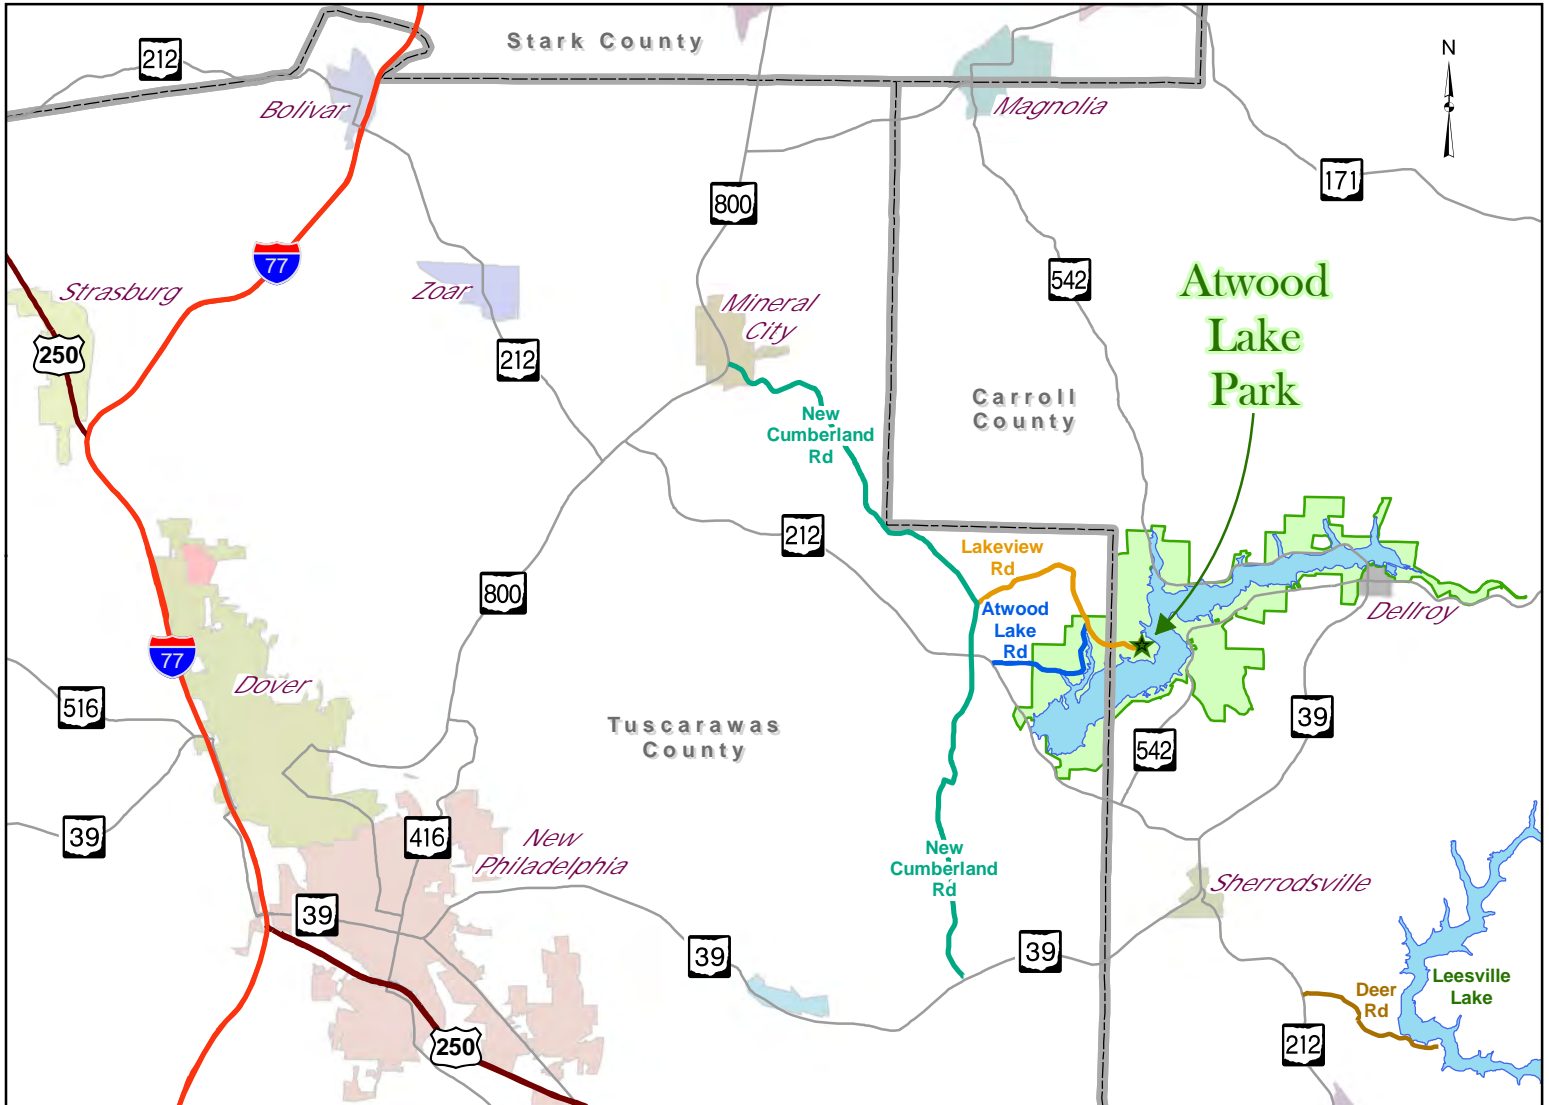

GPS Coordinates  
for Atwood Lake Park  
Entrance Gate:

-81° 16' 11.5" W Longitude  
40° 32' 40.9" N Latitude

**Atwood Lake Park**  
**9500 Lakeview Road NE**  
**Mineral City, OH 44656**  
**330-343-6780**  
**www.mwcd.org**

**From Columbus, OH:**

- 1 - Follow I-70 East toward Wheeling
- 2 - Take exit 180B to merge onto I-77 N toward Cleveland  
Travel 36.8 miles
- 3 - Take exit 81 for OH-39 E toward US-250 E/New Philadelphia
- 4 - Turn right at OH-39 E/W High Ave  
Travel 1.7 miles
- 5 - Turn left at N Broadway St  
Travel 1.0 mile
- 6 - Turn right at OH-416 N/7 Miles Dr/N Broadway St  
Travel 2.5 miles
- 7 - Turn right at OH-800 N  
Travel 4.5 miles
- 8 - Turn right at OH-212 E  
Travel 6.2 miles
- 9 - Turn left at Atwood Lake Rd  
Travel 1.9 miles
- 10 - Turn right at Lakeview Rd  
Follow Lakeview Road into Atwood Lake Park

**From Cleveland, OH:**

- 1 - Follow I-77 South to Exit 93 OH-212 Zoar/Bolivar
- 2 - Turn left at OH-212 E  
Travel 2.7 miles
- 3 - Turn right at OH-212 E/Main St  
Follow OH-212 E for 3.1 miles
- 4 - Turn left at OH-212 E/OH-800 N  
Travel 0.4 miles
- 5 - Take the first right onto OH-212 E  
Travel 6.2 miles
- 6 - Turn left at Atwood Lake Road  
Travel 1.9 miles
- 7 - Turn right at Lakeview Rd  
Follow Lakeview Road into Atwood Lake Park