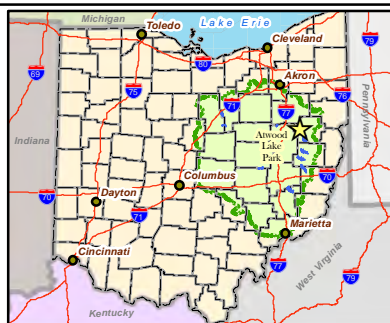

Driving directions have not been verified.

Travel distances are approximate.

Maps shown are for informational purposes only.