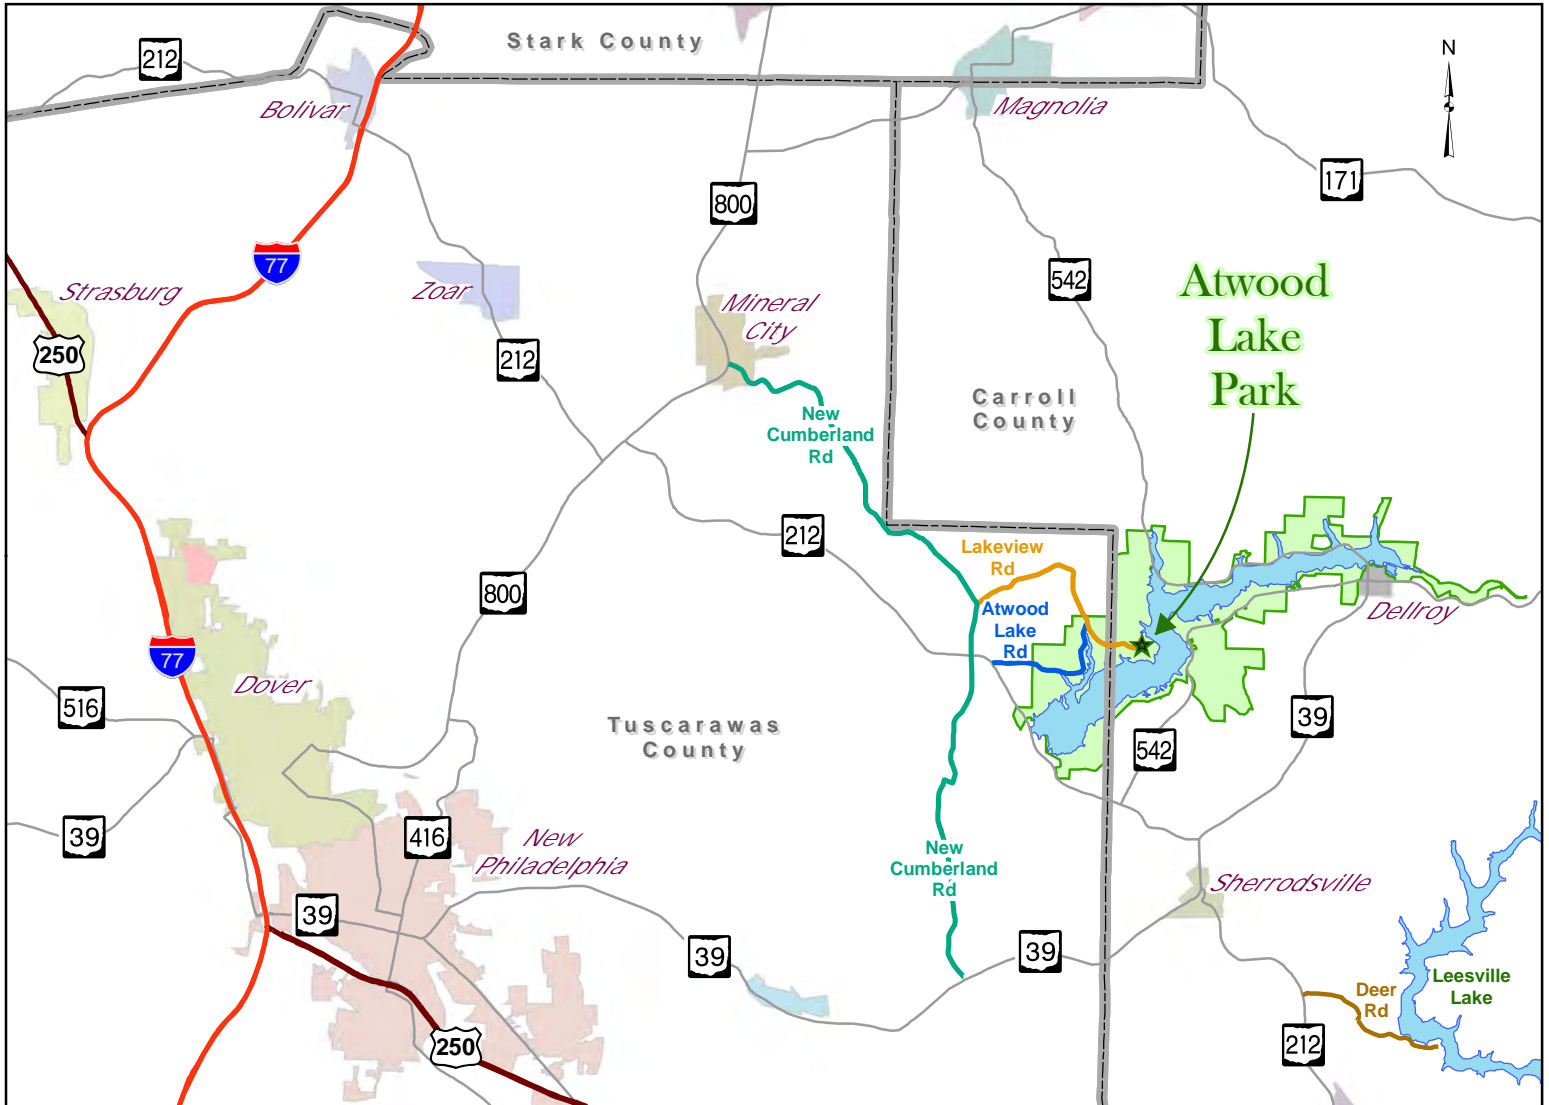

GPS Coordinates  
for Atwood Lake Park  
Entrance Gate:

-81° 16' 11.5" W Longitude  
40° 32' 40.9" N Latitude

**Atwood Lake Park**  
9500 Lakeview Road NE  
Mineral City, OH 44656  
330-343-6780  
www.mwcd.org

**From Columbus, OH:**

- 1 - Follow I-70 East toward Wheeling
- 2 - Take exit 180B to merge onto I-77 N toward Cleveland  
Travel 36.8 miles
- 3 - Take exit 81 for OH-39 E toward US-250 E/New Philadelphia
- 4 - Turn right at OH-39 E/W High Ave  
Travel 1.7 miles
- 5 - Turn left at N Broadway St  
Travel 1.0 mile
- 6 - Turn right at OH-416 N/7 Miles Dr/N Broadway St  
Travel 2.5 miles
- 7 - Turn right at OH-800 N  
Travel 4.5 miles
- 8 - Turn right at OH-212 E  
Travel 6.2 miles
- 9 - Turn left at Atwood Lake Rd  
Travel 1.9 miles
- 10 - Turn right at Lakeview Rd  
Follow Lakeview Road into Atwood Lake Park

**From Cleveland, OH:**

- 1 - Follow I-77 South to Exit 93 OH-212 Zoar/Bolivar
- 2 - Turn left at OH-212 E  
Travel 2.7 miles
- 3 - Turn right at OH-212 E/Main St  
Follow OH-212 E for 3.1 miles
- 4 - Turn left at OH-212 E/OH-800 N  
Travel 0.4 miles
- 5 - Take the first right onto OH-212 E  
Travel 6.2 miles
- 6 - Turn left at Atwood Lake Road  
Travel 1.9 miles
- 7 - Turn right at Lakeview Rd  
Follow Lakeview Road into Atwood Lake Park